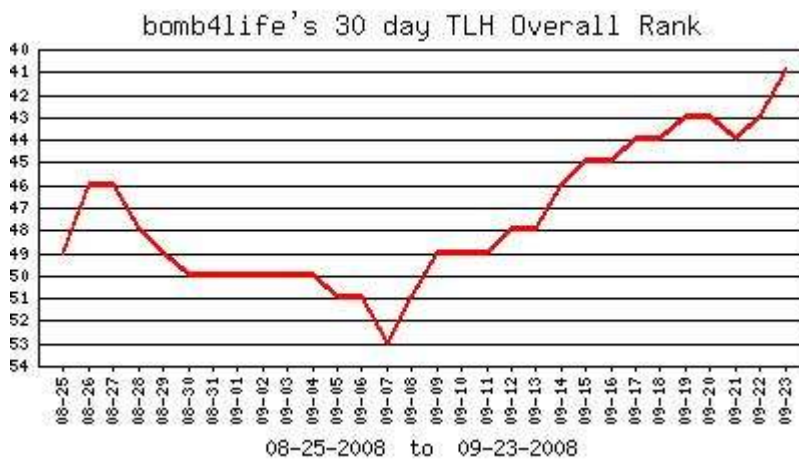

Church Beat Radio overall rank 6-months ago