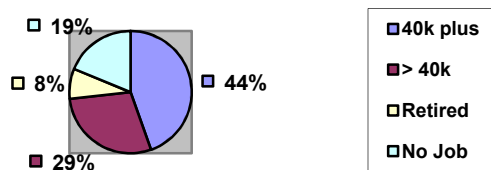

Demographical Reach of Church Beat Radio

Age

Currently Church Beat Radio’s format is tailored for the urban college age and young working adults, primarily between the ages of 25-45. However, a recent series of polls conducted by CBR of its listeners, suggests that the programming attracts an older audience as well. The breakdown of the age demographics is as follows:

- **33%** ages 36-45;
- **28%** age 46 or older;
- **23%** ages 26-35;
- **17%** ages 18-25.

The fact that Church Beat Radio attracts a career age audience also means they can have the capacity to provide a more stable source of income than a younger audience. The following graph shows the income of those polled*:

Income

CBR Listener household income