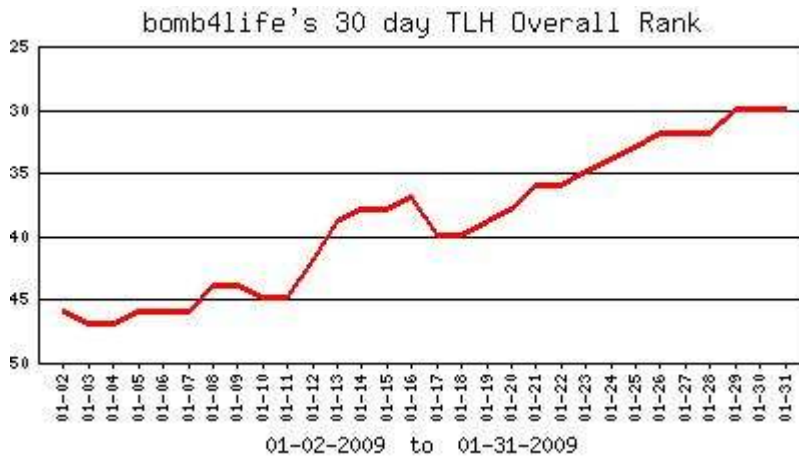

Along with the diverse locations, CBR is experiencing tremendous growth as well. The following charts indicate Church Beat Radio's growth by rank (ie monthly listening hours out of over 10,000 stations on Live365.com) in the last 30 day period; plus its ranking within the past year:

*Church Beat Radio overall rank in Jan '09