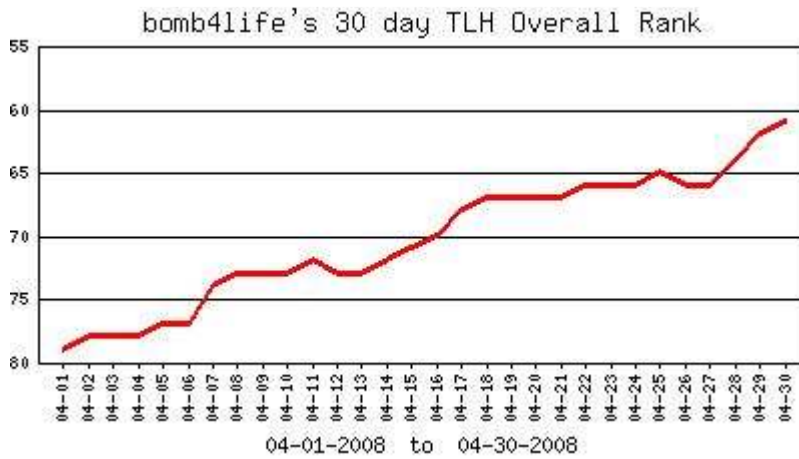

***Church Beat Radio overall rank in Jan '09**

Church Beat Radio overall rank 6-months ago

Church Beat Radio overall ranking April '08

*bomb4life is the username for Church Beat Radio on Live365.com

In conclusion, the long time stability and explosive growth of CBR makes the radio station and website an obvious choice to increase exposure for your prospective businesses.